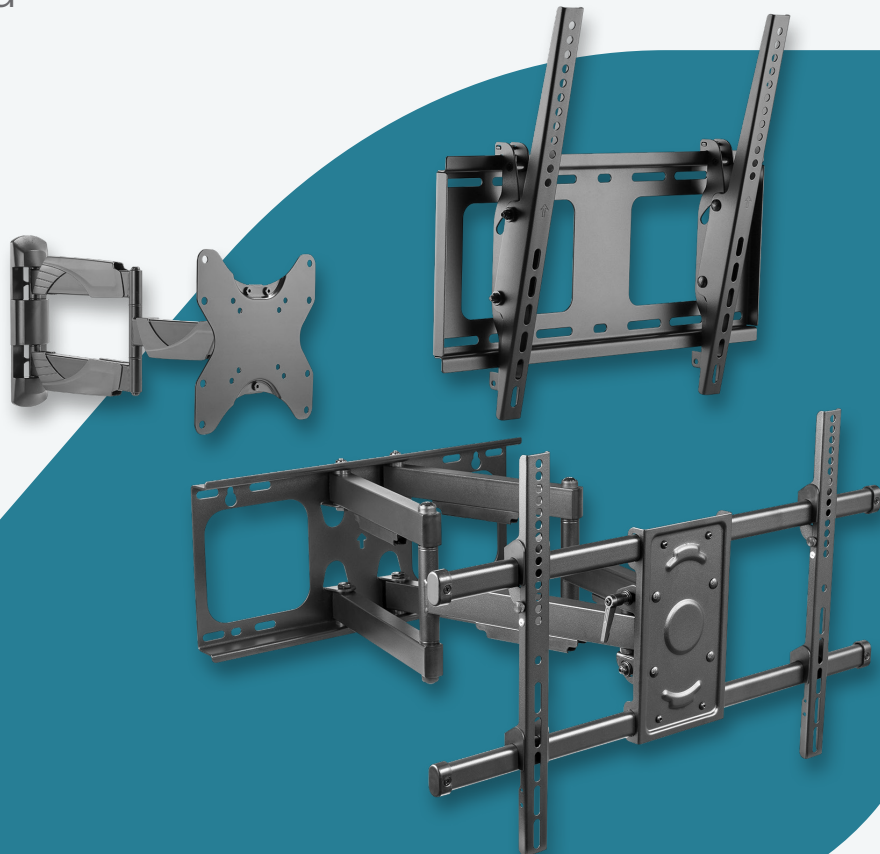

REAR PANEL CONNECTIONS:

LSM17ST, LSM18, LSM22R, LSM24R and LSM32R

LSM4K28

## TV and Monitor Display Mounts

- Fully articulating options for 13" – 90" displays
- Up to 143lb weight capacity for articulating models
- Tilting only options for 32" – 90" displays
- Up to 176lb weight capacity for tilting models
- VESA 75x75 to 800x400 compatibility
- Supports flat and curved screens on most models
- UL/CUL certified