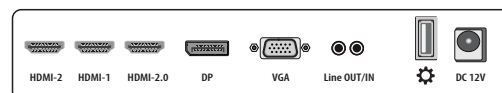

LSM SERIES SECURITY RATED LED MONITORS

MONITOR MODELS	LSM17ST	LSM18	LSM22R	LSM24R	LSM32R	LSM4K28
Screen size	17"	18.5"	21.5"	23.6"	32"	28"
Aspect ratio	5:4	16:9	16:9	16:9	16:9	16:9
Max resolution	1080p (Upscaled)	1080p (Upscaled)	1080p	1080p	1080p	4K
Pixels	1280 x 1024	1366 x 768	1920 x 1080	1920 x 1080	1920 x 1080	3840 x 2160v
Remote control	No	No	Yes	Yes	Yes	Yes
Video inputs	2x HDMI, VGA, BNC In/Out					3x HDMI, VGA, DP
Audio inputs	PC Audio(3.5mm), Stereo RCA					PC Audio (3.5mm)
Viewing angle	178°/178°	170°/160°	170°/160°	178°/178°	178°/178°	160°/170°
Brightness	300 cd/m2	250 cd/m2	280 cd/m2	280 cd/m2	300 cd/m2	300 cd/m2
Contrast	1000:1	2000:1	1000:1	1000:1	1400:1	1000:1
Response time	5ms	5ms	5ms	5ms	6.5ms	5ms
VESA mounting	75 x 75	100 x 100	100 x 100	100 x 100	200 x 100	100 x 100
Weight (with stand)	6.56lb	6.08lb	7.78lb	8.39lb	14.74lb	11.2lb
H x W x D (with stand)	15.2" x 15.1" x 6.5"	17.8" x 13.4" x 7.3"	20.2" x 15.4" x 6.5"	22.2" x 16.5" x 6.5"	28.7" x 19.6" x 7.7"	26.1" x 17.8" x 6.9"

REAR PANEL CONNECTIONS:

LSM4K28