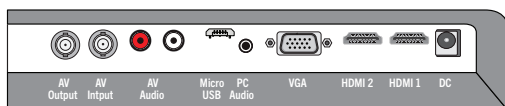

REAR PANEL CONNECTIONS:

LSM17ST, LSM18, LSM22R, LSM24R and LSM32R