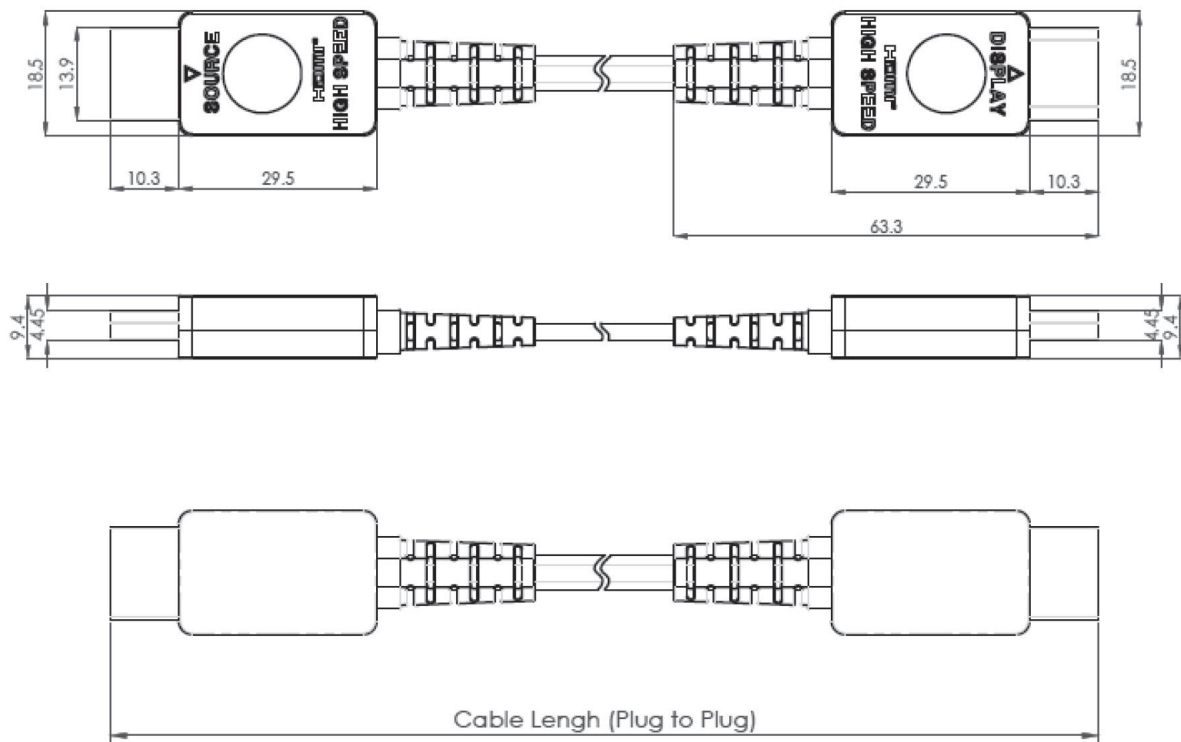

Product specifications

Resolution Support:	4K/60Hz/4:4:4 HDR
Data Rate:	Up to 18Gbps
Power Consumption:	260mW typical at 4K60Hz
Operating Temperature:	0°C to 50°C
Content Protection:	HDCP 2.2
Safety Rating:	UL/CUL CMP-OF/FT6

Maximum Length:	100m (328ft)
Maximum Tensile Load:	45kg (100lbs)
Cable Type:	Glass optical fiber and copper
Cable Dimensions:	5.1mm x 3.1mm (0.2in x 0.1in)
Minimum Bend Radius:	7.5mm (0.3in)
Warranty:	2 years
Connectors:	Male HDMI A

Available From

Ordering Information

LENGTH	PART NUMBER / SKU	DESCRIPTION
3m / 10ft	AOC-18G-R-OBXP-G03M	Pinnacle4K 18Gbps HDMI AOC with CMP-OF/FT-6 jacket
5m / 16ft	AOC-18G-R-OBXP-G05M	Pinnacle4K 18Gbps HDMI AOC with CMP-OF/FT-6 jacket
7m / 23ft	AOC-18G-R-OBXP-G07M	Pinnacle4K 18Gbps HDMI AOC with CMP-OF/FT-6 jacket
10m / 33ft	AOC-18G-R-OBXP-G10M	Pinnacle4K 18Gbps HDMI AOC with CMP-OF/FT-6 jacket
15m / 50ft	AOC-18G-R-OBXP-G15M	Pinnacle4K 18Gbps HDMI AOC with CMP-OF/FT-6 jacket
23m / 75ft	AOC-18G-R-OBXP-G23M	Pinnacle4K 18Gbps HDMI AOC with CMP-OF/FT-6 jacket
30m / 100ft	AOC-18G-R-OBXP-G30M	Pinnacle4K 18Gbps HDMI AOC with CMP-OF/FT-6 jacket
50m / 164ft	AOC-18G-R-OBXP-G50M	Pinnacle4K 18Gbps HDMI AOC with CMP-OF/FT-6 jacket
70m / 230ft	AOC-18G-R-OBXP-G70M	Pinnacle4K 18Gbps HDMI AOC with CMP-OF/FT-6 jacket
100m / 328ft	AOC-18G-R-OBXP-G100M	Pinnacle4K 18Gbps HDMI AOC with CMP-OF/FT-6 jacket